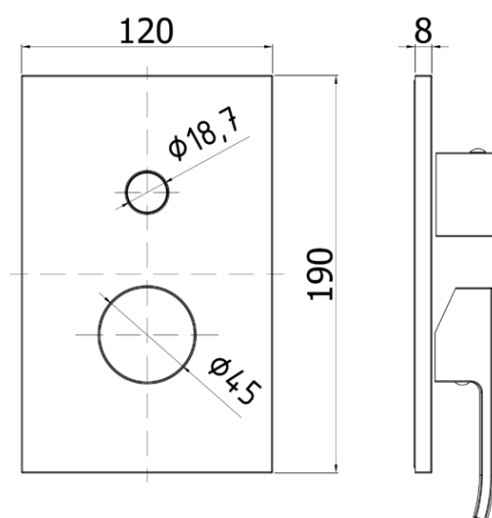

# incassi projects - concealed mixer projects

• External set for art. EL 018CR

• External set for art. EL 018CR

### EL 018CREST

• to be completed only with art. INC01835CR

• to be completed only with art. INC01835CR