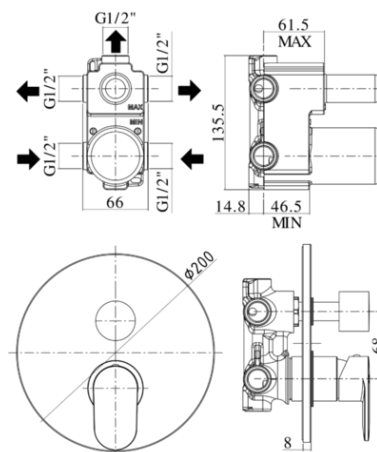

# candy

- Concealed shower mixer (3 outlets) complete with:
- metal wall plate Ø200mm
- 1/2" G connections

- Concealed shower mixer (3 outlets) complete with:
- metal wall plate Ø200mm
- 1/2" G connections

### CA 019..

- with diverter cartridge (3 outlets + 3 combined positions)
- with diverter cartridge (3 outlets + 3 combined positions)

### ZPRO 068..

- Extension with diverter for artt. 018-019
- H30mm

## RAPPORTO PROVA PORTATA FLOW RATE REPORT

	Uscita outlet	Pressione / Pressure ( bar )									
		0,5	1	1.5	2	2.5	3	3.5	4	4.5	5
Portata / Flow rate ( l / min )	uscita sopra - up outlet	5.66	7.94	9.77	11.22	12.59	13.78	14.86	15.89	16.83	17.81
	uscita destra - right outlet	5.53	7.73	9.52	11.08	12.37	13.59	14.65	15.7	16.65	17.59
	uscita sinistra - left outlet	5.6	7.76	9.49	11.07	12.3	13.49	14.52	15.54	16.43	17.37