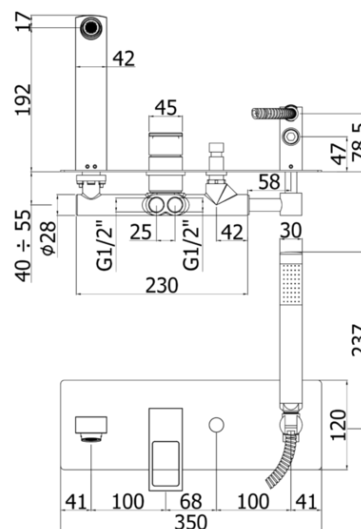

# elle-effe

- Concealed bath/shower mixer (2 outlets) complete with:
- stainless steel wall plate 350x120mm
- spout with aerator M28x1 - l. 192mm
- hand shower and flexible hose
- 1/2"G connections

- Concealed bath/shower mixer (2 outlets) complete with:
- stainless steel wall plate 350x120mm
- spout with aerator M28x1 - l. 192mm
- hand shower and flexible hose
- 1/2"G connections

## ARTICOLO ARTICLE

EL 001.. / EF 001..

- with push diverter
- with push diverter

ZPRO 056..

- Extension with diverter for art. 001
- H20mm

## RAPPORTO PROVA PORTATA FLOW RATE REPORT

		Pressione / Pressure ( bar )										
		0,5	1	1.5	2	2.5	3	3.5	4	4.5	5	
Portata / Flow rate ( l / min )	Uscita outlet											
	bocca - spout	6.66	9.47	11.68	13.53	15.12	16.55	17.96	19.18	20.35	21.46	
	doccia - hand shower	5	7.28	8.95	10.32	11.64	12.85	13.96	14.93	15.82	16.86	