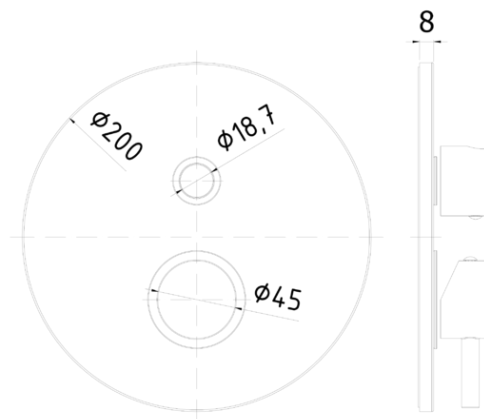

incassi projects - concealed mixer projects

DESCRIZIONE | DESCRIPTION

- Set esterno per art. LIG 019CR
- External set for art. LIG 019CR

ARTICOLO | ARTICLE

LIG 019CREST

- da abbinare solo con art. INC01935CR
- to be completed only with art. INC01935CR