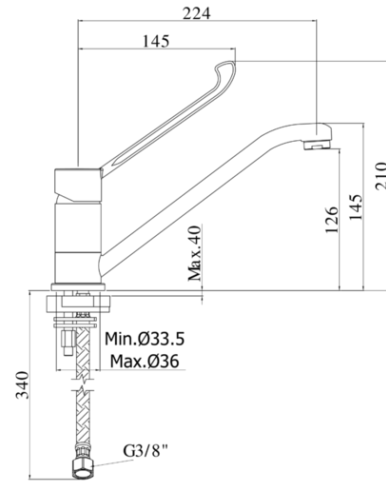

red

- One-hole sink mixer with clinical lever complete with:
- aerator M24x1
- set of 2 stainless steel hoses 3/8"G

RED 303
CR- Chrome | Chrome

- One-hole sink mixer with clinical lever complete with:
- aerator M24x1
- set of 2 stainless steel hoses 3/8"G

ARTICOLO ARTICLE

RED 303..

- with tube spout
- with tube spout

RAPPORTO PROVA PORTATA FLOW RATE REPORT

		Pressione / Pressure (bar)										
		Uscita outlet	0,5	1	1.5	2	2.5	3	3.5	4	4.5	5
Portata / Flow rate (l / min)			5.24	8.17	10.28	12.1	13.55	14.94	16.18	17.39	18.5	19.46