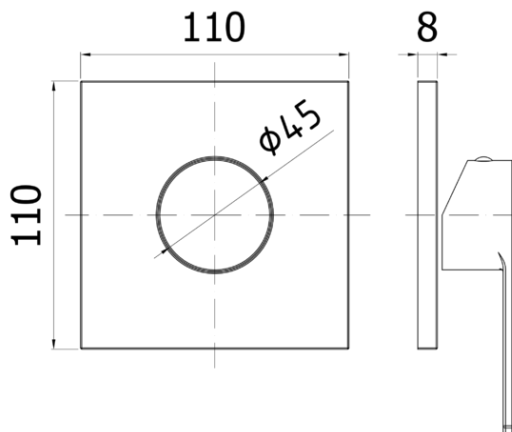

incassi projects - concealed mixer projects

DESCRIZIONE | DESCRIPTION

- Set esterno per art. RIN 010CR
- External set for art. RIN 010CR

ARTICOLO | ARTICLE

RIN 010CREST

- da abbinare solo con art. INC01035CR
- to be completed only with art. INC01035CR