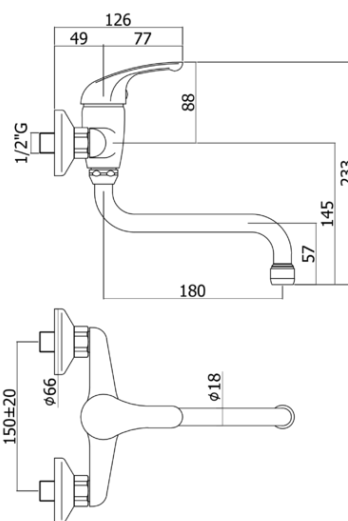

# apollo 3

- Wall sink mixer complete with:
- aerator M22x1
- set of 2 S-wall-unions 1/2"x3/4"G and wall-plates

**APM3 164**  
CR- Chrome | Chrome

- Wall sink mixer complete with:
- aerator M22x1
- set of 2 S-wall-unions 1/2"x3/4"G and wall-plates

### APM3 164..

- with "S" spout - Ø18x180mm
- with "S" spout - Ø18x180mm