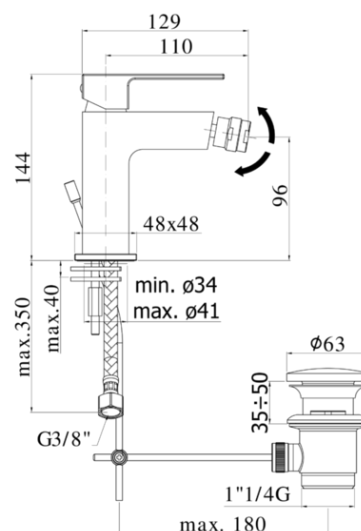

elle-effe

- Bidet mixer complete with:
- swivel joint and aerator M24x1
- set of 2 stainless steel hoses 3/8"G

- Bidet mixer complete with:
- swivel joint and aerator M24x1
- set of 2 stainless steel hoses 3/8"G

ARTICOLO ARTICLE

EL 135.. / EF 135..

- with 1"1/4G pop up waste
- with 1"1/4G pop up waste

EL 131.. / EF 131..

- without pop up waste
- without pop up waste

EL 131K.. / EF 131K..

- with 1"1/4G Clic-Clac press top waste
- with 1"1/4G Clic-Clac press top waste

EL 135

CR- Chrome | Chrome

EL 131

CR- Chrome | Chrome

EL 131K

CR- Chrome | Chrome

RAPPORTO PROVA PORTATA FLOW RATE REPORT

	Uscita outlet	Pressione / Pressure (bar)									
		0,5	1	1.5	2	2.5	3	3.5	4	4.5	5
Portata / Flow rate (l / min)		2.75	3.88	4.74	5.52	6.19	6.84	7.44	7.96	8.46	8.89