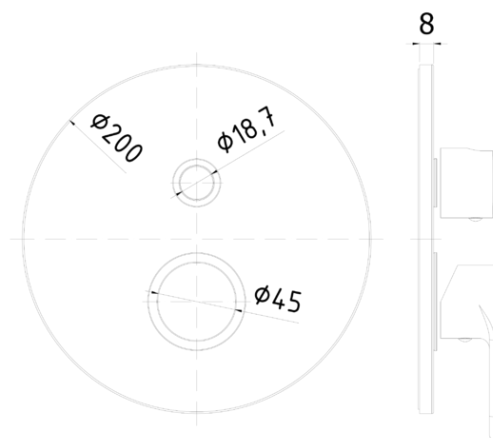

incassi projects - concealed mixer projects

• External set for art. GR 018CR

• External set for art. GR 018CR

ARTICOLO ARTICLE

GR 018CREST

• to be completed only with art. INC01835CR

• to be completed only with art. INC01835CR