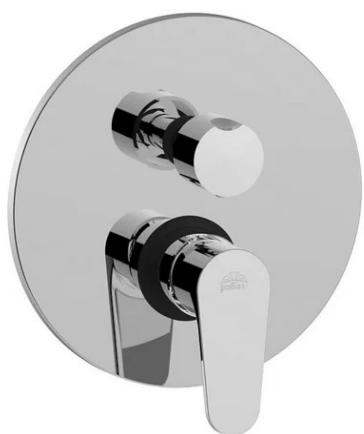

incassi projects - concealed mixer projects

• External set for art. GR 018CR

• External set for art. GR 018CR

ARTICOLO ARTICLE

GR 018CREST

• to be completed only with art. INC01835CR

• to be completed only with art. INC01835CR

GR 018CREST

CREST- Chrome | Chrome

DOCUMENTI TECNICITECHNICAL DOCUMENTS

ESPLOSO
RICAMBI

GR 018CREST