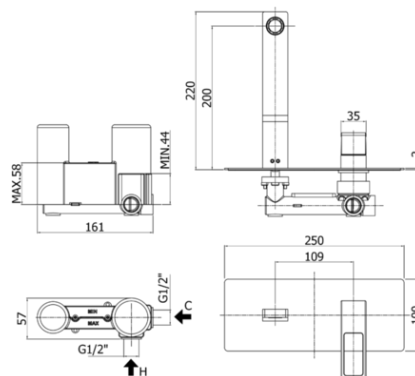

elle-effe

- Concealed single lever basin mixer complete with:
- stainless steel wall plate 250x100mm
- 1/2" G connections
- Concealed single lever basin mixer complete with:
- stainless steel wall plate 250x100mm
- 1/2" G connections

- EF 104**
CR- Chrome | Chrome
- EF 105**
CR- Chrome | Chrome
- EF 106**
CR- Chrome | Chrome
- ZPRO 088**
• CR- Chrome

ARTICOLO ARTICLE

EL 104.. / EF 104..

- with spout and aerator M24x1 - l. 150mm
- with spout and aerator M24x1 - l. 150mm

EL 105.. / EF 105..

- with spout and aerator M24x1 - l. 200mm
- with spout and aerator M24x1 - l. 200mm

EL 106.. / EF 106..

- with spout and aerator M24x1 - l. 240mm
- with spout and aerator M24x1 - l. 240mm

ZPRO 088..

- Extension for artt. 104-105-106
- H20mm

RAPPORTO PROVA PORTATA FLOW RATE REPORT

		Pressione / Pressure (bar)									
		Uscita outlet	0,5	1	1.5	2	2.5	3	3.5	4	4.5
Portata / Flow rate (l / min)		4.76	6.55	7.93	9.14	10.22	11.15	12.09	12.92	13.65	14.45