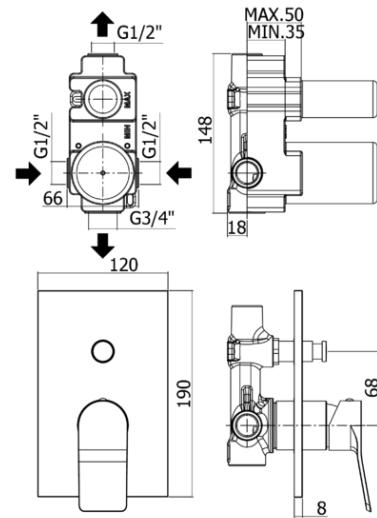

# tilt

- Concealed shower mixer (2 outlets) complete with:
  - wall plate 120x190mm
  - 1/2" G hot/cold and upper connections - 3/4" G lower connection
- Concealed shower mixer (2 outlets) complete with:
  - wall plate 120x190mm
  - 1/2" G hot/cold and upper connections - 3/4" G lower connection

## TI 015

CR- Chrome | Chrome

CR/M- Chrome with stainless steel wall plate | Chrome with stainless steel wall plate

BO/M- Matt white with stainless steel wall plate | Matt white with stainless steel wall plate