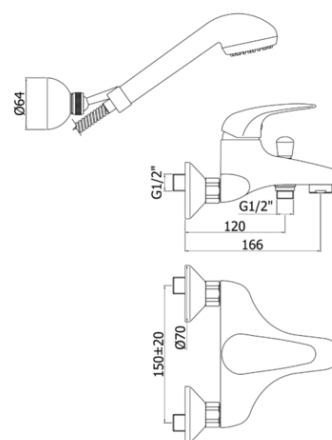

duemila

- Bath/shower mixer with diverter complete with:
- aerator M28x1
- set of 2 S-wall-unions 1/2"x3/4"G and wall-plates
- Bath/shower mixer with diverter complete with:
- aerator M28x1
- set of 2 S-wall-unions 1/2"x3/4"G and wall-plates

- DU 023**
CR- Chrome | Chrome
- DU 024**
CR- Chrome | Chrome
- DU 022**
CR- Chrome | Chrome

ARTICOLO ARTICLE

- DU 023..**
- with standard swivelling wall bracket
 - with hand-shower and flexible hose
 - with standard swivelling wall bracket
 - with hand-shower and flexible hose

- DU 024..**
- with Smart wall bracket
 - with hand-shower and flexible hose
 - with Smart wall bracket
 - with hand-shower and flexible hose

- DU 022..**
- without shower set
 - without shower set

RAPPORTO PROVA PORTATA FLOW RATE REPORT

		Pressione / Pressure (bar)									
		0,5	1	1.5	2	2.5	3	3.5	4	4.5	5
Portata / Flow rate (l / min)	Uscita outlet	7.91	11.24	13.86	16.05	17.9	19.62	21.29	22.69	24.13	25.48
	bocca - spout	11.93	16.91	20.94	24.14	26.96	29.62	31.89	34.19	36.28	38.01
	doccia - hand shower										