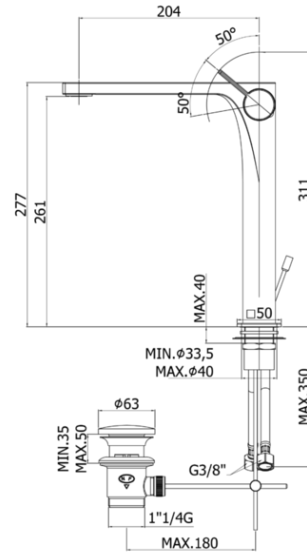

rock

- Tall wash basin mixer complete with:
- aerator M24x1
- set of 2 stainless steel hoses 3/8"G
- Tall wash basin mixer complete with:
- aerator M24x1
- set of 2 stainless steel hoses 3/8"G

RO 085

CR- Chrome | Chrome
ST- Steel looking finish | Steel looking finish

RO 081

CR- Chrome | Chrome
ST- Steel looking finish | Steel looking finish

RO 081K

CR- Chrome | Chrome

ARTICOLO ARTICLE

RO 085..

- with 1"1/4G pop up waste
- with 1"1/4G pop up waste

RO 081..

- without pop up waste
- without pop up waste

RO 081K..

- with 1"1/4G Clic-Clac press top waste
- with 1"1/4G Clic-Clac press top waste

RAPPORTO PROVA PORTATA FLOW RATE REPORT

	Uscita outlet	Pressione / Pressure (bar)									
		0,5	1	1.5	2	2.5	3	3.5	4	4.5	5
Portata / Flow rate (l / min)		4.13	5.89	7.3	8.43	9.41	10.37	11.19	11.97	12.72	13.4