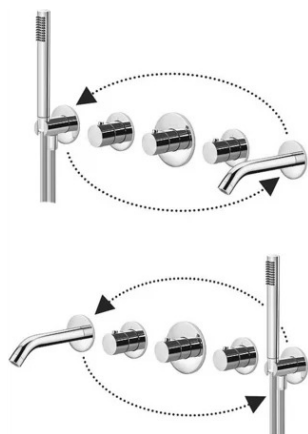

modular box

DESCRIZIONE | DESCRIPTION

- Set esterno per miscelatore termostatico incasso doccia/vasca (2 funzioni) completo di:
 - piastre
 - maniglie
 - set doccia
 - bocca erogazione
- External set for concealed thermostatic shower/bath mixer (2 functions) complete with:
 - wall plates
 - handles
 - shower set
 - spout

FINITURE | FINISHES

- MDE 001**
- CR- Cromo | Chrome
 - BO- Bianco opaco | Matt white
 - NO- Nero opaco | Matt black
 - HG- Honey gold | Honey gold finish
 - HGSP- Honey gold spazzolato | Brushed honey gold finish
 - ST- Steel looking | Steel looking finish
- ZPRO 097**
- CR- Cromo
 - BO- Bianco opaco
 - NO- Nero opaco
 - HG- Honey gold
 - HGSP- Honey gold spazzolato
 - ST- Steel looking