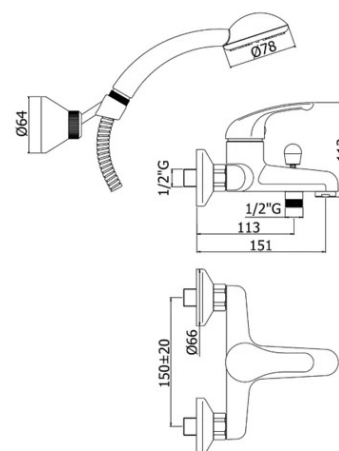

# apollo 3

- Bath/shower mixer with diverter complete with:
- aerator M28x1
- set of 2 S-wall-unions 1/2"x3/4"G and wall-plates
- Bath/shower mixer with diverter complete with:
- aerator M28x1
- set of 2 S-wall-unions 1/2"x3/4"G and wall-plates

## RAPPORTO PROVA PORTATA FLOW RATE REPORT

	Uscita outlet	Pressione / Pressure ( bar )									
		0,5	1	1,5	2	2,5	3	3,5	4	4,5	5
Portata / Flow rate ( l / min )	bocca - spout	6.93	9.88	12.1	13.98	15.7	17.19	18.63	19.97	21.19	22.4
	doccia - hand shower	9.5	13.47	16.56	19.12	21.34	23.36	25.22	27	28.62	30.17