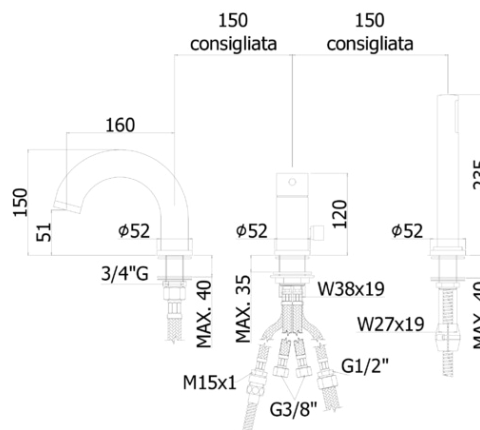

stick

- Deck mounted mixer with diverter complete with:
 - set of 5 stainless steel hoses for mixer
 - hand-shower and flexible hose with ecological weight
- Deck mounted mixer with diverter complete with:
 - set of 5 stainless steel hoses for mixer
 - hand-shower and flexible hose with ecological weight

ARTICOLO ARTICLE

SK 040L..

- with spout and aerator M28x1 (3 holes)
- with spout and aerator M28x1 (3 holes)

SK 041L..

- without spout (2 holes)
- without spout (2 holes)

SK 040L

CR- Chrome | Chrome

SK 041L

CR- Chrome | Chrome

DOCUMENTI TECNICI TECHNICAL DOCUMENTS

ESPLOSO
RICAMBI
SK 040L

ESPLOSO
RICAMBI
SK 041L