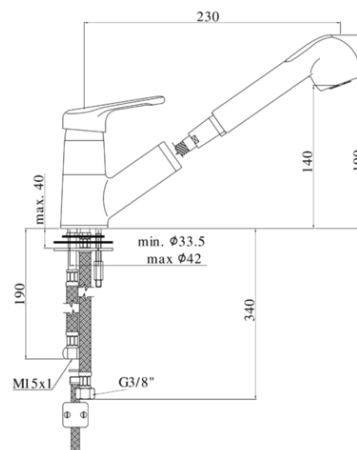

nettuno

- One-hole sink mixer with swivelling spout complete with:
- set of 2 stainless steel hoses 3/8"G
- 1 stainless steel hose M15x1
- 1/2"-M15x1 / L.1500mm nylon hose with ecological weight

NT 183

CR- Chrome | Chrome

- One-hole sink mixer with swivelling spout complete with:
- set of 2 stainless steel hoses 3/8"G
- 1 stainless steel hose M15x1
- 1/2"-M15x1 / L.1500mm nylon hose with ecological weight

ARTICOLO ARTICLE

NT 183..

- with (two-spray) ABS pull out hand-shower
- with (two-spray) ABS pull out hand-shower

RAPPORTO PROVA PORTATA FLOW RATE REPORT

	Uscita outlet	Pressione / Pressure (bar)									
		0,5	1	1,5	2	2,5	3	3,5	4	4,5	5
Portata / Flow rate (l / min)	getto normale - normal jet	3.81	5.73	7.26	8.42	9.52	10.46	11.23	12.1	12.85	13.57
	getto pioggia - rain jet	3.43	5.15	6.44	7.58	8.52	9.37	10.22	10.85	11.45	12.06