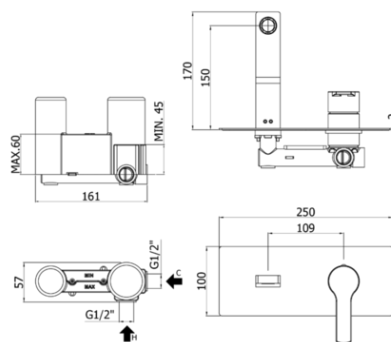

# ringo-west

- Concealed single lever basin mixer complete with:
- stainless steel wall plate 250x100mm
- 1/2" G connections
- Concealed single lever basin mixer complete with:
- stainless steel wall plate 250x100mm
- 1/2" G connections

### RIN 104.. / WS 104..

- with spout and aerator M24x1 - l. 150mm
- with spout and aerator M24x1 - l. 150mm

### RIN 105.. / WS 105..

- with spout and aerator M24x1 - l. 200mm
- with spout and aerator M24x1 - l. 200mm

### RIN 106.. / WS 106..

- with spout and aerator M24x1 - l. 240mm
- with spout and aerator M24x1 - l. 240mm