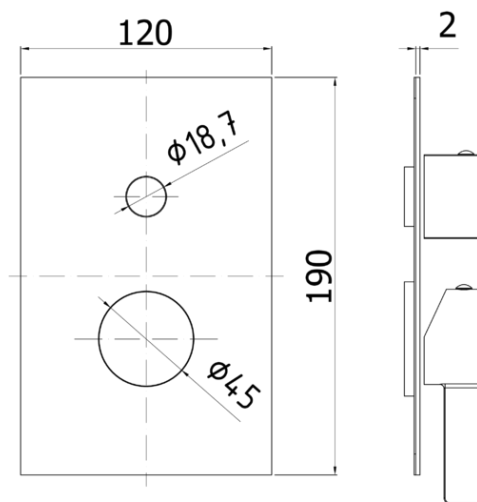

incassi projects - concealed mixer projects

- External set for art. RO 018CR/M
- External set for art. RO 018CR/M

RO 018CR/MEST

CR/MEST- Chrome with stainless steel wall plate | Chrome with stainless steel wall plate