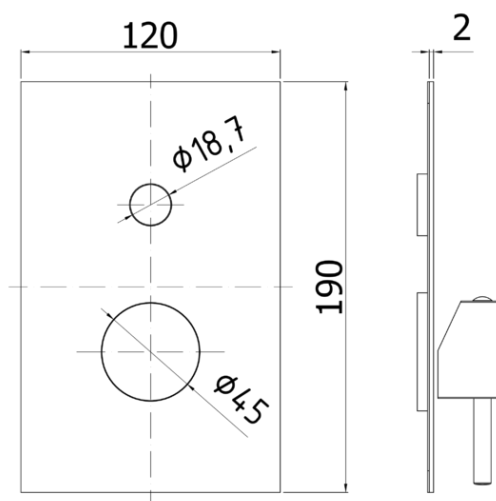

incassi projects - concealed mixer projects

- External set for art. LEA 015CR/M
- External set for art. LEA 015CR/M

LEA 015CR/MEST

CR/MEST- Chrome with stainless steel wall plate | Chrome with stainless steel wall plate

ARTICOLO ARTICLE

LEA 015CR/MEST

- to be completed only with art. INC01535CR
- to be completed only with art. INC01535CR

DOCUMENTI TECNICITECHNICAL DOCUMENTS

ESPLOSO
RICAMBI
LEA
015CR/MEST