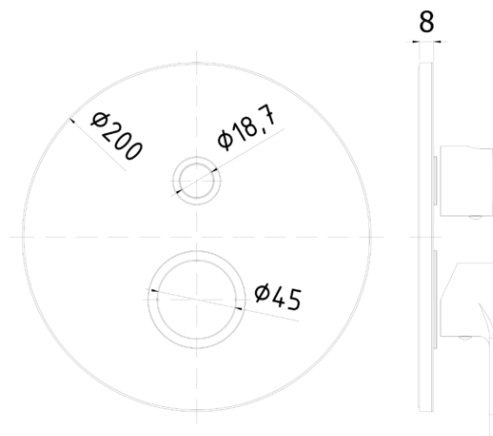

incassi projects - concealed mixer projects

DESCRIZIONE | DESCRIPTION

- Set esterno per art. GR 018CR
- External set for art. GR 018CR

ARTICOLO | ARTICLE

GR 018CREST

- da abbinare solo con art. INC01835CR
- to be completed only with art. INC01835CR