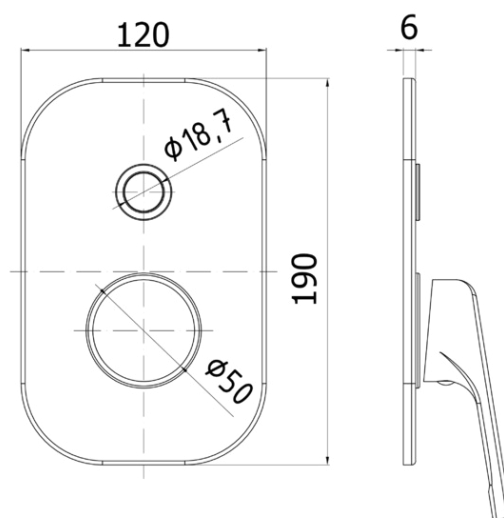

incassi projects - concealed mixer projects

• External set for art. NT 015CR

• External set for art. NT 015CR

ARTICOLO ARTICLE

NT 015CREST

• to be completed only with art. INC01540CR

• to be completed only with art. INC01540CR