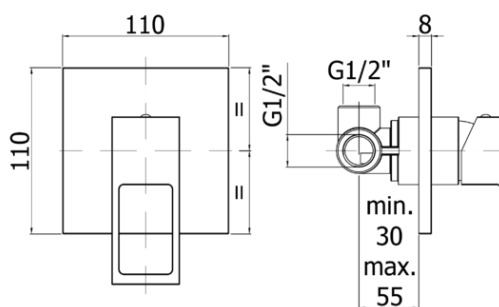

elle-effe

- Concealed shower mixer (1 outlet) complete with:
- wall plate 110x110mm
- 1/2"G connections

- Concealed shower mixer (1 outlet) complete with:
- wall plate 110x110mm
- 1/2"G connections

ARTICOLO ARTICLE

EL 010.. / EF 010..

- without diverter
- without diverter

ZPRO 013..

- Extension for art. 010
- H43mm

RAPPORTO PROVA PORTATA FLOW RATE REPORT

	Uscita outlet	Pressione / Pressure (bar)									
		0,5	1	1.5	2	2.5	3	3.5	4	4.5	5
Portata / Flow rate (l / min)		8.9	12.6	15.2	17.6	19.5	21.6	23.3	24.9	26.4	28