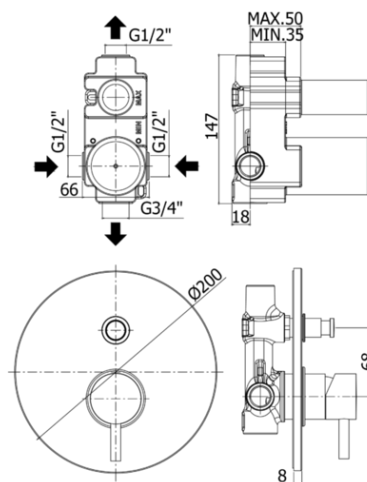

light

- Concealed shower mixer (2 outlets) complete with:
 - metal wall plate Ø200mm
 - 1/2" G hot/cold and upper connections - 3/4" G lower connection
- Concealed shower mixer (2 outlets) complete with:
 - metal wall plate Ø200mm
 - 1/2" G hot/cold and upper connections - 3/4" G lower connection

ZPRO 028..

- Extension with diverter for art. 015
- H30mm

RAPPORTO PROVA PORTATA FLOW RATE REPORT

	Uscita outlet	Pressione / Pressure (bar)									
		0,5	1	1.5	2	2.5	3	3.5	4	4.5	5
Portata / Flow rate (l / min)	uscita sopra - up outlet	7.91	11.28	13.76	15.84	17.95	19.65	21.2	22.69	24.09	25.46
	uscita sotto - under outlet	6.58	9.86	12.08	14.01	15.62	17.17	18.51	19.77	20.99	22.16