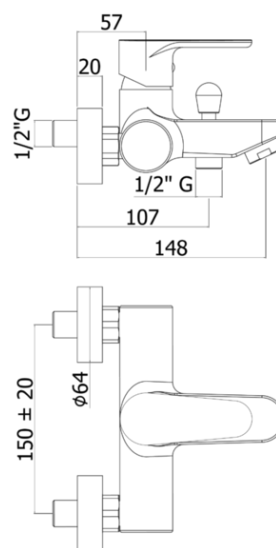

# green

- Bath/shower mixer with diverter complete with:
- aerator M28x1
- set of 2 S-wall-unions 1/2"x3/4"G and wall-plates
- Bath/shower mixer with diverter complete with:
- aerator M28x1
- set of 2 S-wall-unions 1/2"x3/4"G and wall-plates

## RAPPORTO PROVA PORTATA FLOW RATE REPORT

		Pressione / Pressure ( bar )										
		0,5	1	1.5	2	2.5	3	3.5	4	4.5	5	
Portata / Flow rate ( l / min )	Uscita outlet											
	bocca - spout	7.42	10.58	13.02	15.09	16.83	18.42	19.95	21.38	22.75	24	
	doccia - hand shower	10.73	15.2	18.61	21.51	24.03	26.27	28.7	30.56	32.48	34.19	