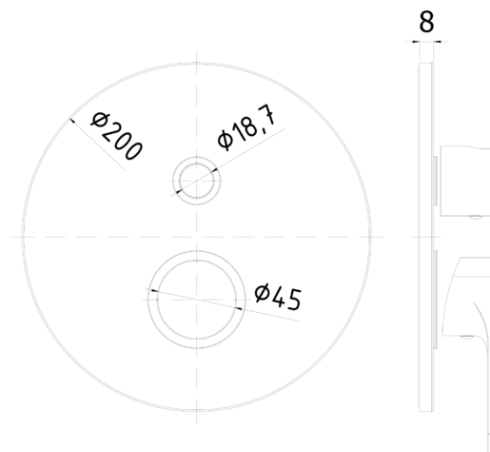

incassi projects - concealed mixer projects

DESCRIZIONE | DESCRIPTION

- Set esterno per art. SY 019CR
- External set for art. SY 019CR

ARTICOLO | ARTICLE

SY 019CREST

- da abbinare solo con art. INC01935CR
- to be completed only with art. INC01935CR