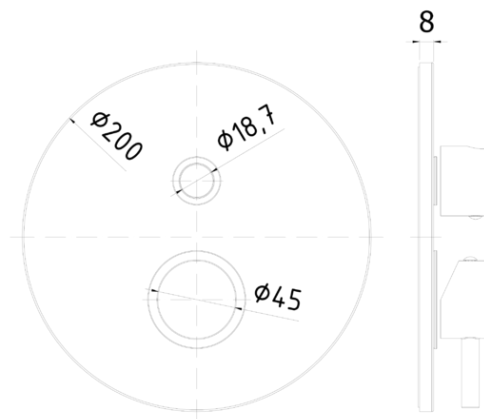

incassi projects - concealed mixer projects

- External set for art. LIG 018CR
- External set for art. LIG 018CR

ARTICOLO ARTICLE

LIG 018CREST

- to be completed only with art. INC01835CR
- to be completed only with art. INC01835CR