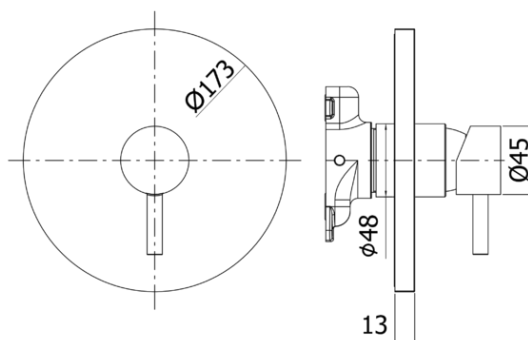

stick

-
- External set for concealed shower mixer (1 outlet) complete with:
 - mixer body
 - ABS wall plate Ø173 mm and lever

- External set for concealed shower mixer (1 outlet) complete with:
- mixer body
- ABS wall plate Ø173 mm and lever

ARTICOLO ARTICLE

SK BOX010..

- without diverter
- without diverter

ZPRO BOX010..

- Extension for art. BOX010
- H30mm

SK BOX010

CR- Chrome | Chrome

ZPRO BOX010