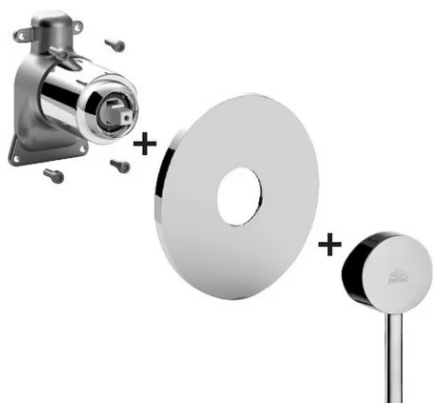

stick

-
- External set for concealed shower mixer (1 outlet) complete with:
 - mixer body
 - ABS wall plate Ø173 mm and lever

- External set for concealed shower mixer (1 outlet) complete with:
- mixer body
- ABS wall plate Ø173 mm and lever

ARTICOLO ARTICLE

SK BOX010..

- without diverter
- without diverter

ZPRO BOX010..

- Extension for art. BOX010
- H30mm

SK BOX010

CR- Chrome | Chrome

ZPRO BOX010