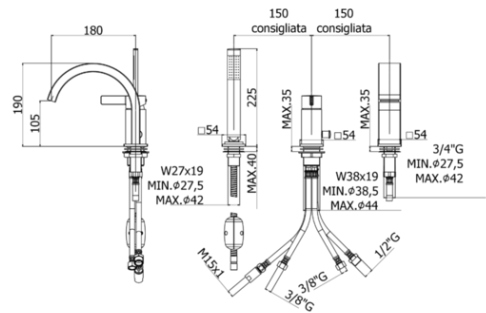

rock

- Deck mounted mixer with diverter complete with:
- set of 5 stainless steel hoses for mixer
- hand-shower and flexible hose with ecological weight
- Deck mounted mixer with diverter complete with:
- set of 5 stainless steel hoses for mixer
- hand-shower and flexible hose with ecological weight

RO 040

CR- Chrome | Chrome

ST- Steel looking finish | Steel looking finish

RO 041

CR- Chrome | Chrome

ST- Steel looking finish | Steel looking finish

ARTICOLO ARTICLE

RO 040..

- with waterfall spout (3 holes)
- with waterfall spout (3 holes)

RO 041..

- without spout (2 holes)
- without spout (2 holes)

RAPPORTO PROVA PORTATA FLOW RATE REPORT

	Uscita outlet	Pressione / Pressure (bar)									
		0,5	1	1.5	2	2.5	3	3.5	4	4.5	5
Portata / Flow rate (l / min)	bocca - spout	5.37	7.83	9.82	11.52	12.98	14.33	15.58	16.78	17.85	18.83
	doccia - hand shower	3.63	5.63	7.18	8.64	9.97	11.11	12.17	13.16	14.07	14.95