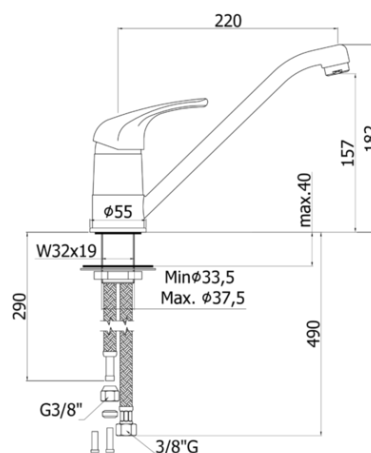

# nettuno due

- One-hole sink mixer with swivelling spout complete with:
  - low pressure aerator M24x1
  - set of 3 low pressure stainless steel hoses 3/8"G
- One-hole sink mixer with swivelling spout complete with:
  - low pressure aerator M24x1
  - set of 3 low pressure stainless steel hoses 3/8"G