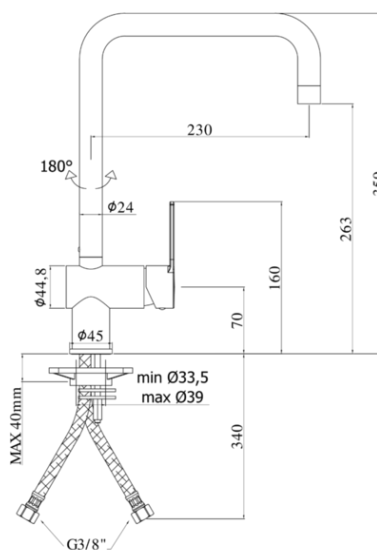

ringo-west

- One-hole sink mixer complete with:
- aerator M22x1
- set of 2 stainless steel hoses 3/8"G

- One-hole sink mixer complete with:
- aerator M22x1
- set of 2 stainless steel hoses 3/8"G

ARTICOLO ARTICLE

RIN 980.. / WS 980..

- with swivelling spout
- with swivelling spout

RIN 980

CR- Chrome | Chrome

NO- Matt black | Matt black

RAPPORTO PROVA PORTATA FLOW RATE REPORT

	Uscita outlet	Pressione / Pressure (bar)									
		0,5	1	1.5	2	2.5	3	3.5	4	4.5	5
Portata / Flow rate (l / min)		6.22	8.99	11.01	12.78	14.32	15.7	17.02	18.27	19.43	20.5