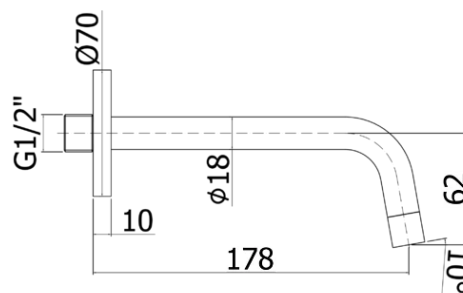

accessori - fittings

-
- Wall spout for basin mixer complete with:
 - aerator M16x1
 - metal wall plate $\varnothing 70$ mm
 - 1/2\"G connection
 - Wall spout for basin mixer complete with:
 - aerator M16x1
 - metal wall plate $\varnothing 70$ mm
 - 1/2\"G connection

ARTICOLO ARTICLE

ZBOC 045

- $\varnothing 18$ with length l. 178mm
- $\varnothing 18$ with length l. 178mm

ZPIA092

- One-hole wall plate with gasket for spout for artt. 006..70-007..70-101..70-103..70-104..70-105..70-106..70 / $\varnothing 70$ mm