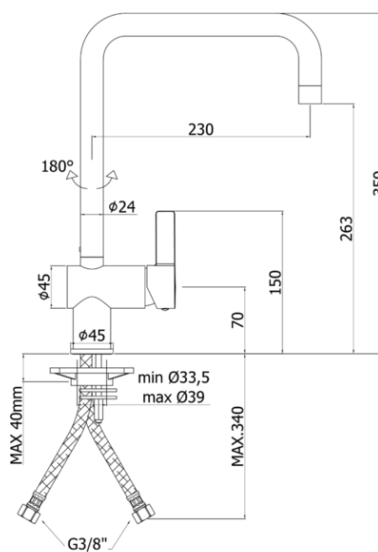

rock

- One-hole sink mixer complete with:
- aerator M22x1
- set of 2 stainless steel hoses 3/8"G
- One-hole sink mixer complete with:
- aerator M22x1
- set of 2 stainless steel hoses 3/8"G

RO 980
 CR- Chrome | Chrome
 ST- Steel looking finish | Steel looking finish

ARTICOLO ARTICLE

- RO 980..**
- with swivelling spout
 - with swivelling spout

RAPPORTO PROVA PORTATA FLOW RATE REPORT

	Uscita outlet	Pressione / Pressure (bar)									
		0,5	1	1.5	2	2.5	3	3.5	4	4.5	5
Portata / Flow rate (l / min)		6.22	8.99	11.01	12.78	14.32	15.7	17.02	18.27	19.43	20.5