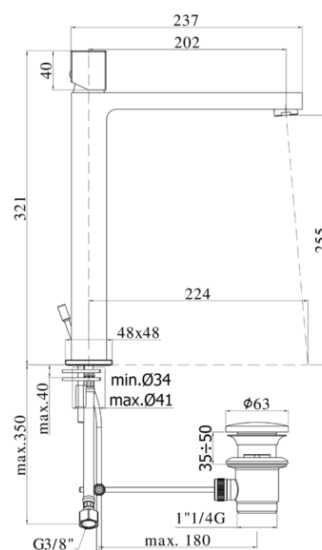

# elle-effe

- Tall wash basin mixer complete with:
- aerator M24x1
- set of 2 stainless steel hoses 3/8"G

#### ELX 081

CR- Chrome | Chrome

- Tall wash basin mixer complete with:
- aerator M24x1
- set of 2 stainless steel hoses 3/8"G

#### ELX 085..

- with 1"1/4G pop up waste
- with 1"1/4G pop up waste