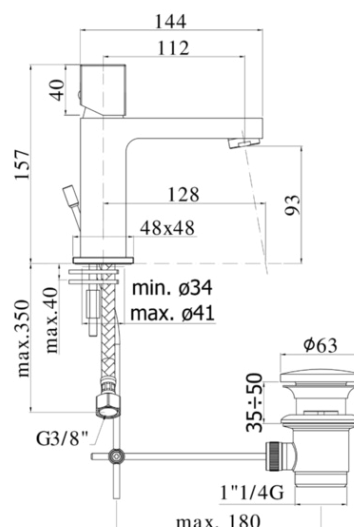

elle-effe

- Wash basin mixer complete with:
- aerator M24x1
- set of 2 stainless steel hoses 3/8"G

- Wash basin mixer complete with:
- aerator M24x1
- set of 2 stainless steel hoses 3/8"G

ARTICOLO ARTICLE

ELX 075..

- with 1"1/4G pop up waste
- with 1"1/4G pop up waste

ELX 071..

- without pop up waste
- without pop up waste

ELX 075

CR- Chrome | Chrome

ELX 071

CR- Chrome | Chrome

RAPPORTO PROVA PORTATA FLOW RATE REPORT

	Uscita outlet	Pressione / Pressure (bar)									
		0,5	1	1.5	2	2.5	3	3.5	4	4.5	5
Portata / Flow rate (l / min)		2.69	3.98	4.84	5.67	6.39	7.06	7.59	8.17	8.66	9.14