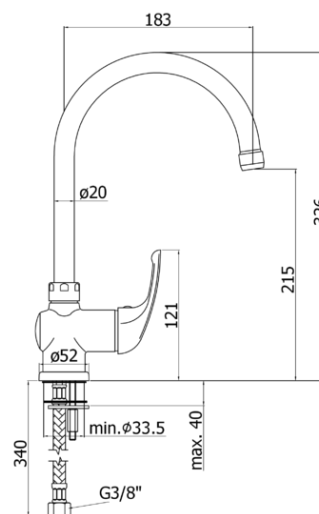

# apollo 3

- One-hole sink mixer complete with:
- aerator M22x1F
- set of 2 stainless steel hoses 3/8"G

**APM3 180**  
CR- Chrome | Chrome

- One-hole sink mixer complete with:
- aerator M22x1F
- set of 2 stainless steel hoses 3/8"G