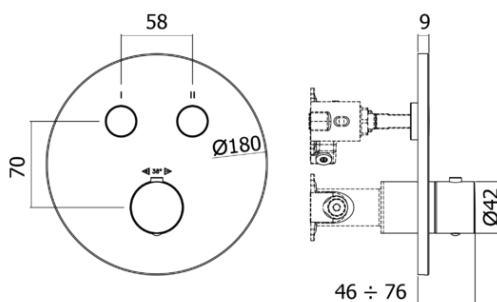

compact box

DESCRIZIONE | DESCRIPTION

- Set esterno termostatico incasso doccia (2 funzioni) completo di:
 - corpo termostatico (con cartuccia termostatica)
 - piastra tonda in metallo Ø180mm
 - manopola tonda
- External set for concealed thermostatic shower mixer (2 functions) complete with:
 - thermostatic mixer body (with thermostatic cartridge)
 - round metal wall plate Ø180mm
 - round handle

FINITURE | FINISHES

CPT 018

- CR- Cromo | Chrome
- BO- Bianco opaco | Matt white
- NO- Nero opaco | Matt black
- HG- Honey gold | Honey gold finish
- HGSP- Honey gold spazzolato | Brushed honey gold finish
- ST- Steel looking | Steel looking finish

ZPRO 093 . .

- CR- Cromo
- BO- Bianco opaco
- NO- Nero opaco
- HG- Honey gold
- HGSP- Honey gold spazzolato
- ST- Steel looking

ARTICOLO | ARTICLE

CPT 018..

- con deviatore a pulsante On/Off
- 2 funzioni
- with push diverter On/Off
- 2 functions

ZPRO 093 . .

- Prolunga per artt. CPT 013-018-019-513-518-519
- H20mm

RAPPORTO PROVA PORTATA | FLOW RATE REPORT

		Pressione / Pressure (bar)										
		0,5	1	1.5	2	2.5	3	3.5	4	4.5	5	
Portata / Flow rate (l / min)	Uscita outlet											
	1 uscita - outlet	8.2	12.7	16	18.5	20.6	22.6	24.2	25.9	27.5	29	
	2 uscita - outlet	8.2	12.7	16	18.5	20.6	22.6	24.2	25.9	27.5	29	
	1+2 uscita - outlet	10.2	15.9	20.1	23.4	26.1	28.7	30.9	33	34.8	36.4	