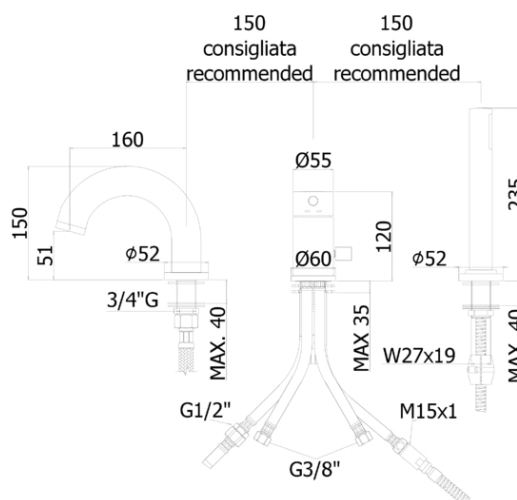

# light

- Deck mounted mixer with "increased flow rate" complete with:
- set of 5 stainless steel hoses for mixer
- hand-shower and flexible hose with ecological weight
- Deck mounted mixer with "increased flow rate" complete with:
- set of 5 stainless steel hoses for mixer
- hand-shower and flexible hose with ecological weight

## LIG 047

- CR- Chrome | Chrome
- BO- Matt white | Matt white
- NO- Matt black | Matt black
- HG- Honey gold finish | Honey gold finish
- HGSP- Brushed honey gold finish | Brushed honey gold finish
- ST- Steel looking finish | Steel looking finish

## LIG 048

- CR- Chrome | Chrome
- BO- Matt white | Matt white
- NO- Matt black | Matt black
- HG- Honey gold finish | Honey gold finish
- HGSP- Brushed honey gold finish | Brushed honey gold finish
- ST- Steel looking finish | Steel looking finish

## RAPPORTO PROVA PORTATA FLOW RATE REPORT

		Pressione / Pressure ( bar )									
		Uscita outlet	0,5	1	1.5	2	2.5	3	3.5	4	4.5
Portata / Flow rate ( l / min )	bocca - spout	10.28	13.89	16.93	19.61	21.91	24.05	25.98	27.74	29.45	31.04
	doccia - hand shower	4.96	7.45	9.25	10.72	12.13	13.39	14.45	15.49	16.49	17.41
	bocca - spout	10.28	13.89	16.93	19.61	21.91	24.05	25.98	27.74	29.45	31.04
	doccia - hand shower	4.96	7.45	9.25	10.72	12.13	13.39	14.45	15.49	16.49	17.41