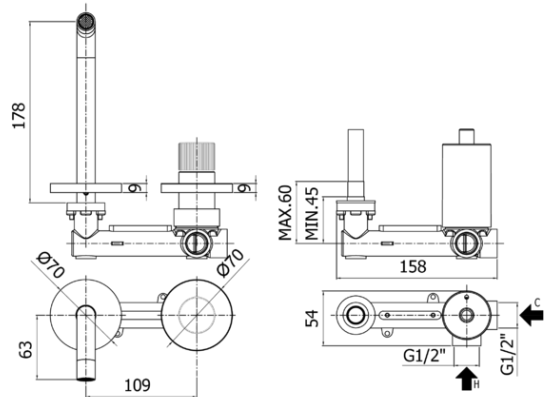

jo

- Concealed single lever basin mixer complete with:
- metal wall plates $\varnothing 70$ mm
- 1/2" G connections
- Concealed single lever basin mixer complete with:
- metal wall plates $\varnothing 70$ mm
- 1/2" G connections

ARTICOLO ARTICLE

JO 104..70

- with spout and aerator M16x1 - l. 123mm
- with spout and aerator M16x1 - l. 123mm

JO 105..70

- with spout and aerator M16x1 - l. 178mm
- with spout and aerator M16x1 - l. 178mm

JO 106..70

- with spout and aerator M16x1 - l. 248mm
- with spout and aerator M16x1 - l. 248mm

ZPRO 088..

- Extension for artt. 104..70-105..70-106..70
- H20mm

DOCUMENTI TECNICI TECHNICAL DOCUMENTS

ESPLOSO
RICAMBI
JO 104..70