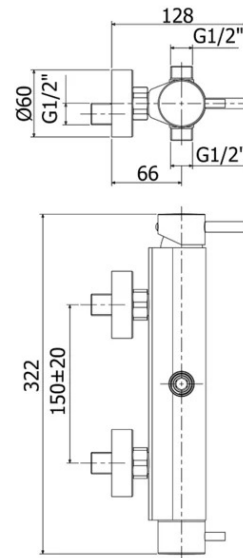

stick

- Shower mixer 2 outlets complete with:
- set of 2 S-wall-unions 1/2"x3/4"G and wall-plates
- with 1/2"G connections
- Shower mixer 2 outlets complete with:
- set of 2 S-wall-unions 1/2"x3/4"G and wall-plates
- with 1/2"G connections

ARTICOLO ARTICLE

SK 169..

- without shower set
- with diverter cartridge
- without shower set
- with diverter cartridge

SK 169

CR- Chrome | Chrome

DOCUMENTI TECNICITECHNICAL DOCUMENTS

ESPLOSO
RICAMBI
SK 169