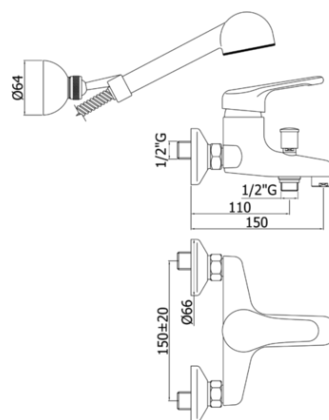

# nettuno

- Bath/shower mixer with diverter complete with:
- aerator M28x1
- set of 2 S-wall-unions 1/2"x3/4"G and wall-plates
- Bath/shower mixer with diverter complete with:
- aerator M28x1
- set of 2 S-wall-unions 1/2"x3/4"G and wall-plates