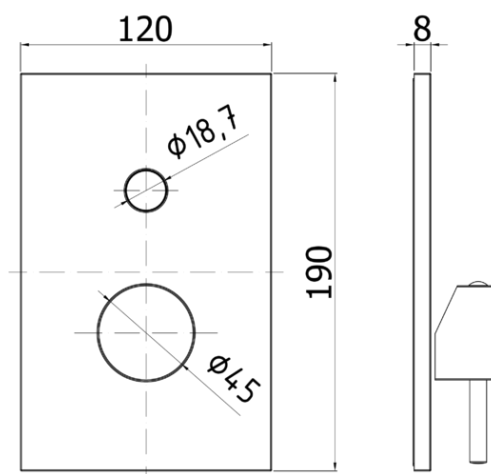

incassi projects - concealed mixer projects

- External set for art. LEA 015CR
- External set for art. LEA 015CR

ARTICOLO ARTICLE

LEA 015CREST

- to be completed only with art. INC01535CR
- to be completed only with art. INC01535CR