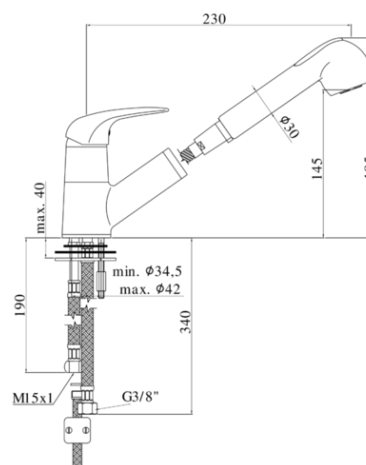

duemila

- One-hole sink mixer with swivelling spout complete with:
- set of 2 stainless steel hoses 3/8"G
- 1 stainless steel hose M15x1
- 1/2"-M15x1 / L.1500mm nylon hose with ecological weight

DU 183
CR- Chrome | Chrome

- One-hole sink mixer with swivelling spout complete with:
- set of 2 stainless steel hoses 3/8"G
- 1 stainless steel hose M15x1
- 1/2"-M15x1 / L.1500mm nylon hose with ecological weight

ARTICOLO ARTICLE

DU 183..

- with (two-spray) ABS pull out hand-shower
- with (two-spray) ABS pull out hand-shower

RAPPORTO PROVA PORTATA FLOW RATE REPORT

	Uscita outlet	Pressione / Pressure (bar)									
		0,5	1	1,5	2	2,5	3	3,5	4	4,5	5
Portata / Flow rate (l / min)	getto normale - normal jet	3.88	5.79	7.29	8.49	9.53	10.48	11.37	12.21	12.96	13.63
	getto pioggia - rain jet	3.48	5.11	6.47	7.54	8.47	9.32	10.07	10.91	11.45	12.04