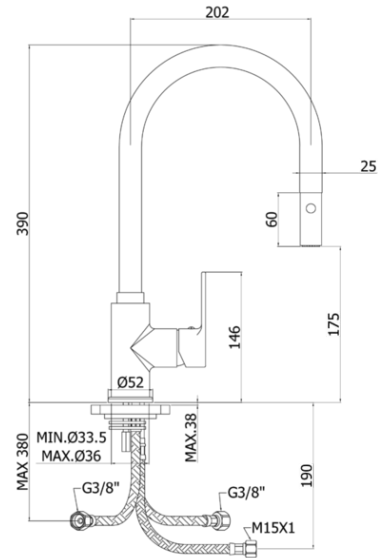

red

- One-hole sink mixer with swivelling spout complete with:
- set of 2 stainless steel hoses 3/8"G
- 1 stainless steel hose M15x1
- 1/2"-M15x1 / L.1500mm nylon hose with ecological weight
- One-hole sink mixer with swivelling spout complete with:
- set of 2 stainless steel hoses 3/8"G
- 1 stainless steel hose M15x1
- 1/2"-M15x1 / L.1500mm nylon hose with ecological weight

RED 285

CR- Chrome | Chrome

ARTICOLO ARTICLE

RED 285..

- with (two-spray) metal pull out hand-shower
- with (two-spray) metal pull out hand-shower

RAPPORTO PROVA PORTATA FLOW RATE REPORT

		Pressione / Pressure (bar)									
		Uscita outlet	0,5	1	1.5	2	2.5	3	3.5	4	4.5
Portata / Flow rate (l / min)	getto normale - normal jet	2.93	4.47	5.65	6.52	7.42	8.12	8.77	9.42	10.02	10.65
	getto pioggia - rain jet	2.94	4.5	5.7	6.7	7.6	8.4	9.09	9.8	10.4	11