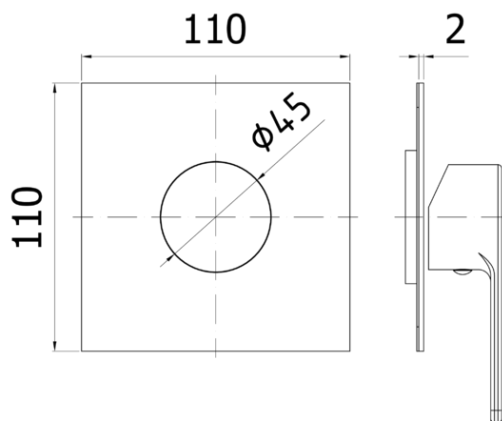

incassi projects - concealed mixer projects

-
- External set for art. RED 010CR/M
 - External set for art. RED 010CR/M

RED 010CR/MEST

CR/MEST- Chrome with stainless steel wall plate | Chrome with stainless steel wall plate