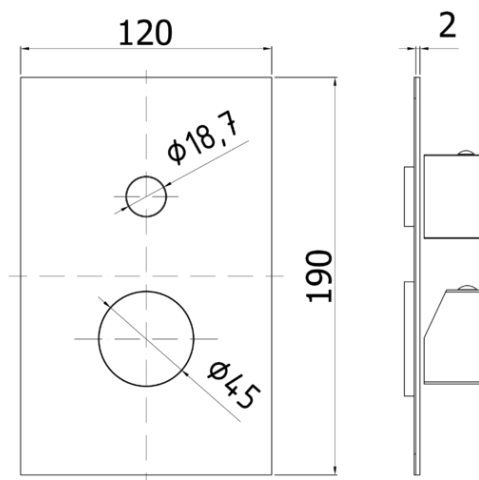

incassi projects - concealed mixer projects

- External set for art. LEC 018CR/M
- External set for art. LEC 018CR/M

LEC 018CR/MEST

CR/MEST- Chrome with stainless steel wall plate | Chrome with stainless steel wall plate

ARTICOLO ARTICLE

LEC 018CR/MEST

- to be completed only with art. INC01835CR
- to be completed only with art. INC01835CR

DOCUMENTI TECNICITECHNICAL DOCUMENTS

ESPLOSO
RICAMBI
LEC
018CR/MEST