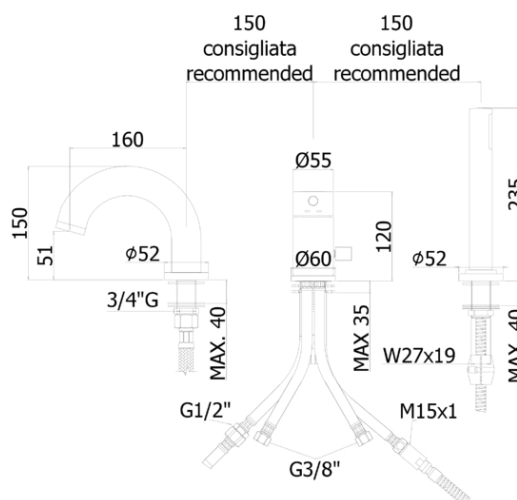

light

DESCRIZIONE | DESCRIPTION

- Miscelatore bordo vasca con "portata maggiorata" completo di:
- set 5 flex inox per miscelatore
- doccia e flessibile con piombo ecologico
- Deck mounted mixer with "increased flow rate" complete with:
- set of 5 stainless steel hoses for mixer
- hand-shower and flexible hose with ecological weight

LIG 048

- CR- Cromo | Chrome
- BO- Bianco opaco | Matt white
- NO- Nero opaco | Matt black
- HG- Honey gold | Honey gold finish
- HGSP- Honey gold spazzolato | Brushed honey gold finish
- ST- Steel looking | Steel looking finish

ARTICOLO | ARTICLE

LIG 047..

- con bocca e aeratore M28x1 (3 fori)
- with spout and aerator M28x1 (3 holes)

LIG 048..

- senza bocca erogazione (2 fori)
- without spout (2 holes)

RAPPORTO PROVA PORTATA | FLOW RATE REPORT

		Pressione / Pressure (bar)											
		0,5	1	1.5	2	2.5	3	3.5	4	4.5	5		
Portata / Flow rate (l / min)	Uscita outlet												
	bocca - spout	10.28	13.89	16.93	19.61	21.91	24.05	25.98	27.74	29.45	31.04		
	doccia - hand shower	4.96	7.45	9.25	10.72	12.13	13.39	14.45	15.49	16.49	17.41		
	bocca - spout	10.28	13.89	16.93	19.61	21.91	24.05	25.98	27.74	29.45	31.04		
	doccia - hand shower	4.96	7.45	9.25	10.72	12.13	13.39	14.45	15.49	16.49	17.41		