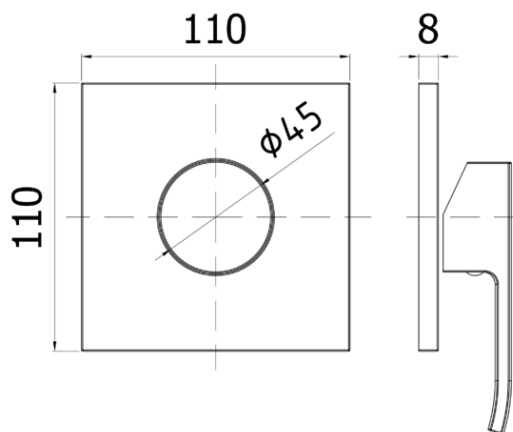

incassi projects - concealed mixer projects

DESCRIZIONE | DESCRIPTION

- Set esterno per art. LES 010CR
- External set for art. LES 010CR

ARTICOLO | ARTICLE

LES 010CREST

- da abbinare solo con art. INC01035CR
- to be completed only with art. INC01035CR