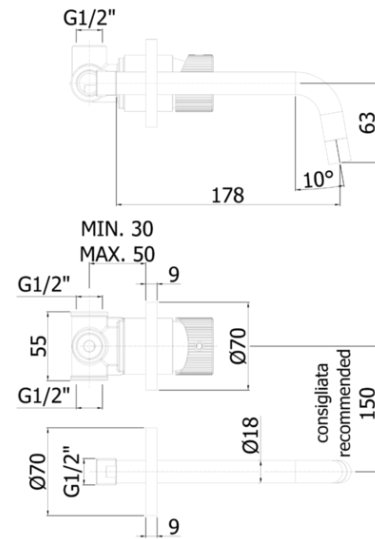

# jo

- Concealed single lever basin mixer complete with:
  - wall plates Ø70mm
  - 1/2" G connections
- Concealed single lever basin mixer complete with:
  - wall plates Ø70mm
  - 1/2" G connections

### JO 006..70

- with spout and aerator M16x1 - l. 178mm
- with spout and aerator M16x1 - l. 178mm

### JO 007 . . 70

- with spout and aerator M16x1 - l. 248mm
- with spout and aerator M16x1 - l. 248mm