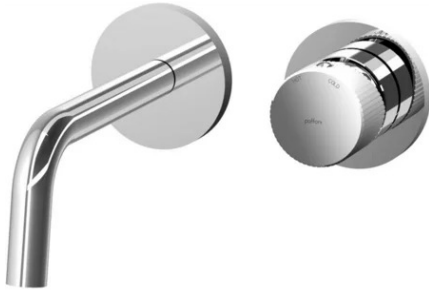

# jo

- Concealed single lever basin mixer complete with:
  - wall plates Ø70mm
  - 1/2" G connections
- Concealed single lever basin mixer complete with:
  - wall plates Ø70mm
  - 1/2" G connections

#### JO 006..70

- CR- Chrome | Chrome
- NO- Matt black | Matt black