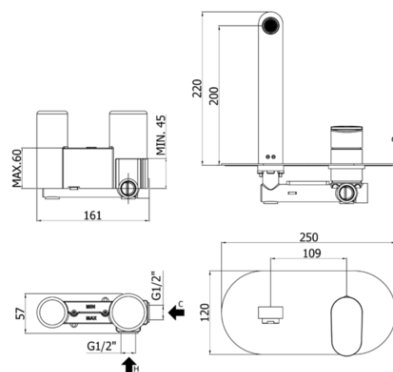

candy

- Concealed single lever basin mixer complete with:
- stainless steel wall plate 250x120mm
- 1/2" G connections
- Concealed single lever basin mixer complete with:
- stainless steel wall plate 250x120mm
- 1/2" G connections

- CA 104**
CR- Chrome | Chrome
- CA 105**
CR- Chrome | Chrome
- CA 106**
CR- Chrome | Chrome
- ZPRO 057**
• CR- Chrome

ARTICOLO ARTICLE

- CA 104..**
- with spout and aerator M24x1 - l. 150mm
 - with spout and aerator M24x1 - l. 150mm

- CA 105..**
- with spout and aerator M24x1 - l. 200mm
 - with spout and aerator M24x1 - l. 200mm

- CA 106..**
- with spout and aerator M24x1 - l. 245mm
 - with spout and aerator M24x1 - l. 245mm

- ZPRO 057..**
- Extension for artt. 104-105-106
 - H20mm

RAPPORTO PROVA PORTATA FLOW RATE REPORT

		Pressione / Pressure (bar)									
		Uscita outlet	0,5	1	1.5	2	2.5	3	3.5	4	4.5
Portata / Flow rate (l / min)		5.86	8.01	9.82	11.28	12.59	13.82	14.91	15.93	16.87	17.82